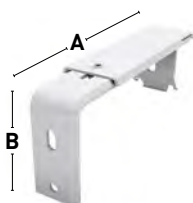

SOPORTE PARED. WALL SUPPORT