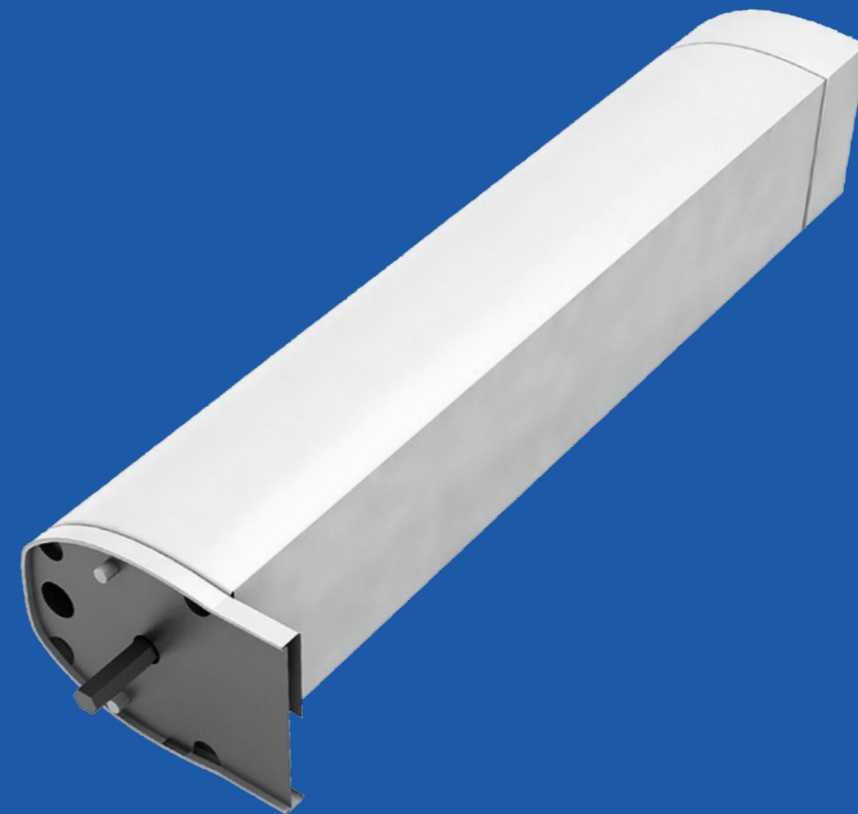

Motor AT950

	Dimenzije motorja <i>Motor dimensions</i>	69 x 305 x 57 mm
	Moč <i>Strength</i>	1 Nm stikalo / <i>switch</i> 1.5 Nm daljinski upravljalnik / <i>remote</i>
	Hitrost <i>Speed</i>	104-100 rpm stikalo / <i>switch</i> 86-70 rpm daljinski upravljalnik / <i>remote</i>
	Nosilnost <i>Load capacity</i>	60 kg x motor - radio / <i>radio receiver</i> 40 kg x motor mehanski / <i>switch control</i>
	Hrup <i>Noise</i>	<30 dB
	Napajanje <i>Power supply</i>	110-240 V
	Moč <i>Power</i>	75 W
	Radijska frekvenca <i>Radio frequency</i>	FSK 433.92 MHz
	Temperatura delovanja <i>Working temperature</i>	-10°C ~ +80°C
	Daljinski upravljalnik <i>Remote control</i>	6 kanalov / <i>6 channels</i>
	Stikalo <i>Switch</i>	1 kanal / <i>1 channel</i>
	Wifi	Alexa. Google Home. Apps...

Bela. White
REF. V01905404 AT950