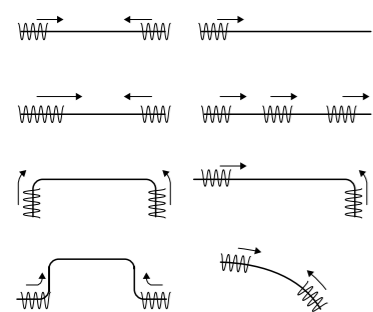

ROČNA UPORABA MANUAL APPLICATIONS