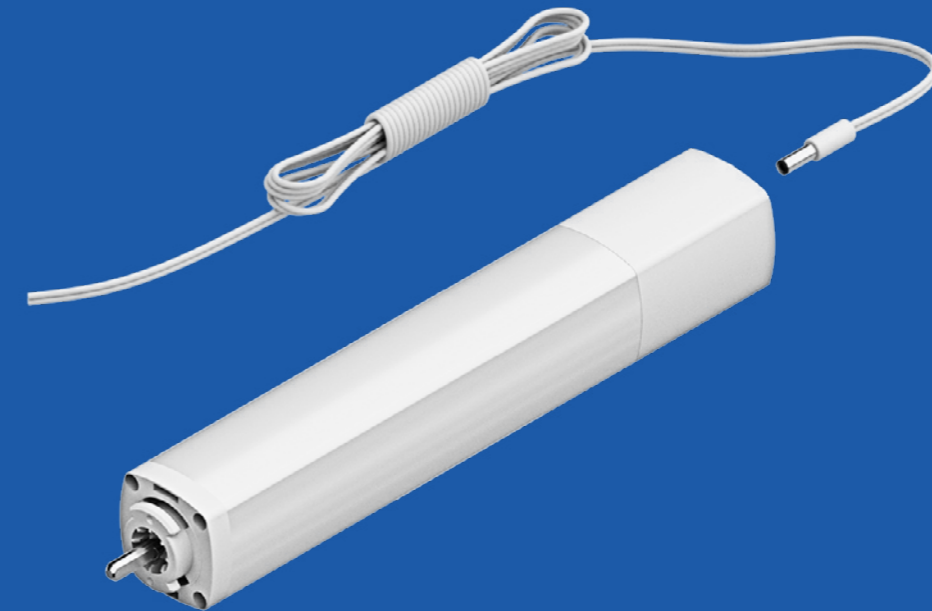

Motor AT94X

	MOTOR AT943	MOTOR AT944	MOTOR AT945
Dimenzije motorja <i>Motor dimensions</i>	255 x 40 x 40 mm	265 x 40 x 40 mm	346 x 40 x 40 mm
Moč <i>Strength</i>	1.2 Nm	0.8 Nm	1.2 Nm
Hitrost <i>Speed</i>	130 rpm	100 rpm	118 rpm
Nosilnost <i>Load capacity</i>	45 Kg	25 Kg	45 Kg
Hrup <i>Noise</i>	<35 dB	<35 dB	<38 dB
Napajanje <i>Power supply</i>	110-240 V	12.6 V	110-240 V
Moč <i>Power</i>	30 W	20 W	30 W
Radio frekvenca <i>Radio frequency</i>	FSK 433.92 MHz	FSK 433.92 MHz	FSK 433.92 MHz
Temperatura delovanja <i>Working temperature</i>	-10°C ~ 80°C	-10°C ~ 80°C	-10°C ~ 80°C
Baterija <i>Battery</i>	-	2.200 mA	-
Daljinski upravljalnik <i>Remote control</i>	6 kanalov / 6 channels	kanalov 6 channels	6 kanalov / 6 channels
Stikalo <i>Switch</i>	1 kanal / 1 channel	1 kanal / 1 channel	1 kanal / 1 channel
Wifi	Alexa, Google Home, Apps...	Alexa, Google Home, Apps...	Alexa, Google Home, Apps...