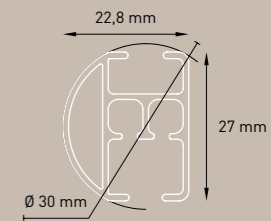

Kompaktni škripci, ki se prilegajo videzu vodila.

Compact pulleys that fit in with the appearance of the profile.

Vso okovje in vrvice se ujema z izbranim zaključkom.
All the fittings and cords match the chosen finish.

Na voljo v 3 zaključkih.

Available in 3 finishes

Bela mat. Matt white

Črna mat. Matt black

Srebrna mat. Matt silver

VODILO. PROFILE

Reverzibilno vodilo z ravnimi ali ukrivljenimi linijami, kot sami izberete. Reversible profile with straight lines or curved lines, as required.

Visokokakovostne lastnosti v kompaktnem vodilu (356 g/m). High-quality features in a compact profile (356 g/m).

Ukrivljivo-vodilo
Bendable profile

Standardni koti 90° v obe smeri.
Standard 90° angles in both directions.

INOVATIVNI SET ŠKRIPECEV. INNOVATIVE SET OF PULLEYS

Inovativen komplet škripcev z možnostjo dodajanja ali odstranjevanja drsnikov brez potrebe po razstavljanju sistema kadarkoli.

Innovative set of pulleys with the option of adding or removing runners with no need to dismantle the system at any time.

Kovinska konstrukcija, ki jo je mogoče pritrčiti neposredno na strop (za lažje zavese in kratke dolžine).

Metal structure that can be fixed directly to the ceiling (for light weights and short lengths).

Neodvisni, dvosmerni škripci, ki omogočajo različne načine postavitve izdelka (sinhroniziran, zamenljiv položaj padca).

Independent, two-way pulleys allowing different ways of setting up the product (synchronized, interchangeable drop position).

Možnost prekritja škripcev.

Possibility of covering up the pulleys.

CILINDRIČNI NOSILCI. CYLINDRICAL SUPPORTS

Ekscentrični cilindrični nosilci za zaobljene in kvadratne oblike (na voljo tri višine). Eccentric cylindrical supports to go with rounded and square shapes (three heights available).

Različni stropni nosilci, ki jih je enostavno prilagoditi in namestiti.
Different easy to adjust and install ceiling supports.

SINHRONIZIRAN POGON. SYNCHRONIZED DRIVE

Hibridni sistem, zasnovan za sredinsko zapiranje, ročno krmiljen z obeh koncev.
Hybrid system designed for centre closing, controlled manually from either end.

EN 13120