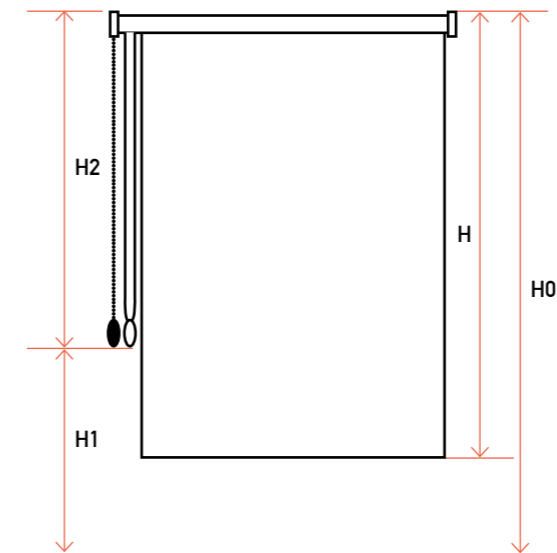

CADENA O CORDÓN CON TENSOR CORD OR CHAIN WITH COUNTERWEIGHT