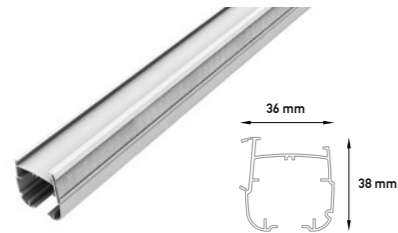

AT500

VODILO ZA NABRANE – RIMSKE ZAVESE

VODILO. PROFILE

AT500 PROFIL ALUMINIJ. AT500 ALUMINIUM PROFILE

5,8 m

Ježek / Hook tape

Referenca. Article Nr	Barva. Colour	Prodajna enota Selling Unit
400503	Lakirana bela / Lacquered white	58 m