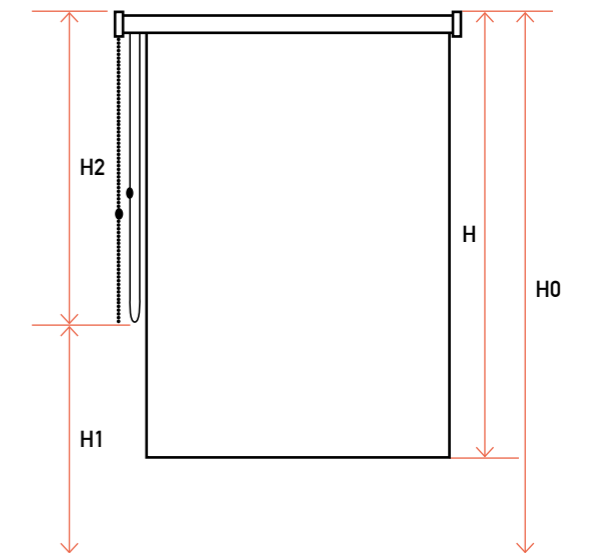

CADENA O CORDÓN BREAKAWAY CORD OR CHAIN WITH BREAKAWAY