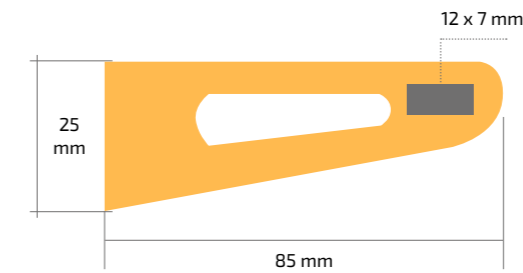

Available lengths / Largos disponibles

- 85 (mm)

Logo Area

Colours / Colores

- Black, white, colour chart and specials
  Negro, blanco, carta colores y especiales

Packing / Presentación

- 50 units/bag. *Bolsas de 50ud.*

MOQ

- Black: 200 sets. White and colour: On request / *Negro: 200 sets. Blanco y color: A consulta*

CM04 - S / M

Features / características

- CM04-S with STD Hook
  CM04-S con gancho STD
- CM04-M with Molded Hook
  CM04-M con gancho Plástico

1. **Finishes / Acabados**
2. Grip, winner, leather imitation
     Grip, winner, polipiel