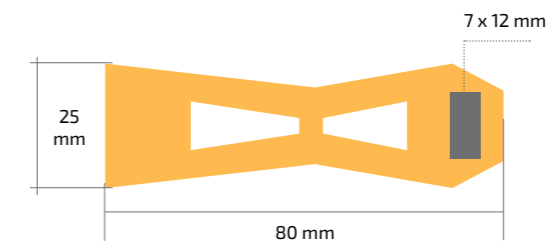

Available lengths / Largos disponibles

- 80 (mm)

Logo Area

Colours / Colores

- Black, white, colour chart and specials
  Negro, blanco, carta colores y especiales

Packing / Presentación

- 50 units/bag. *Bolsas de 50ud.*

MOQ

- Black: 200 sets. White and colour: On request / *Negro: 200 sets. Blanco y color: A consulta*